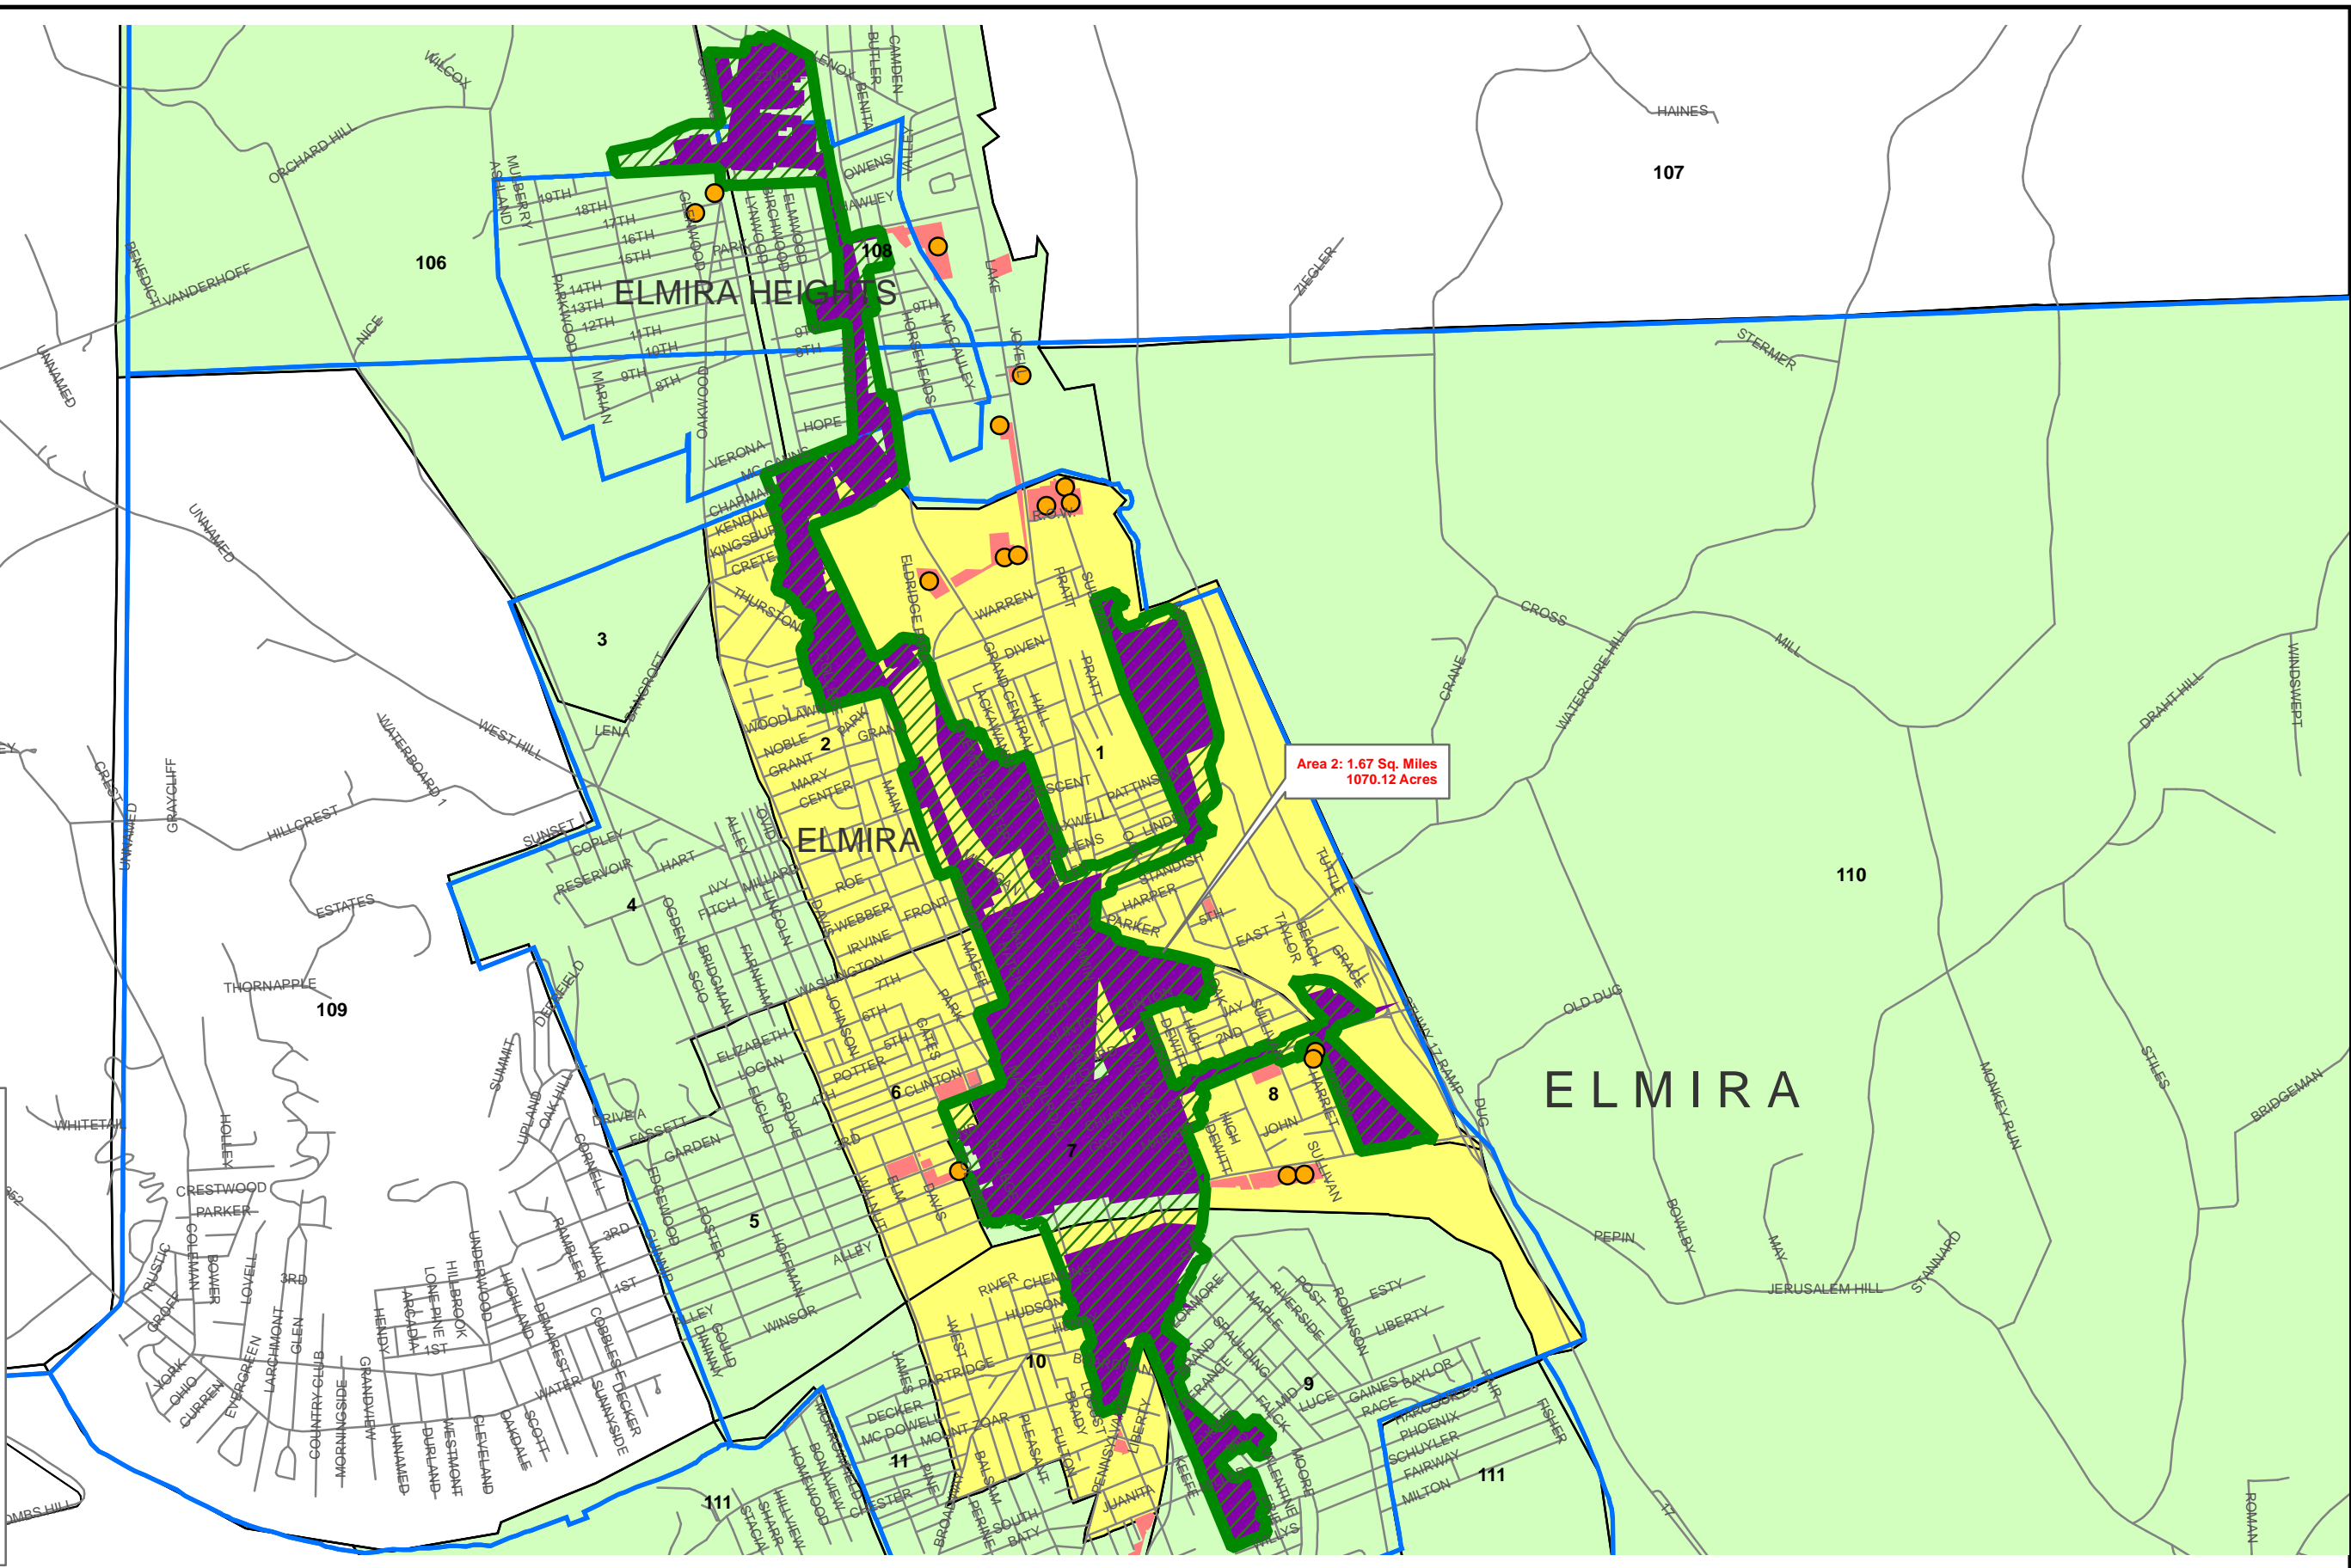

Elmira Empire Zone 23 Investment Zone

Legend

- "Grandfathered" Businesses
- Areas no longer in Zone
- Proposed Boundaries
- Eligible Tracts
- 2000 Census Tracts
- Contiguous Tracts
- 1990 Tracts
- Municipalities
- current zone

Area 2: 1.67 Sq. Miles
1070.12 Acres